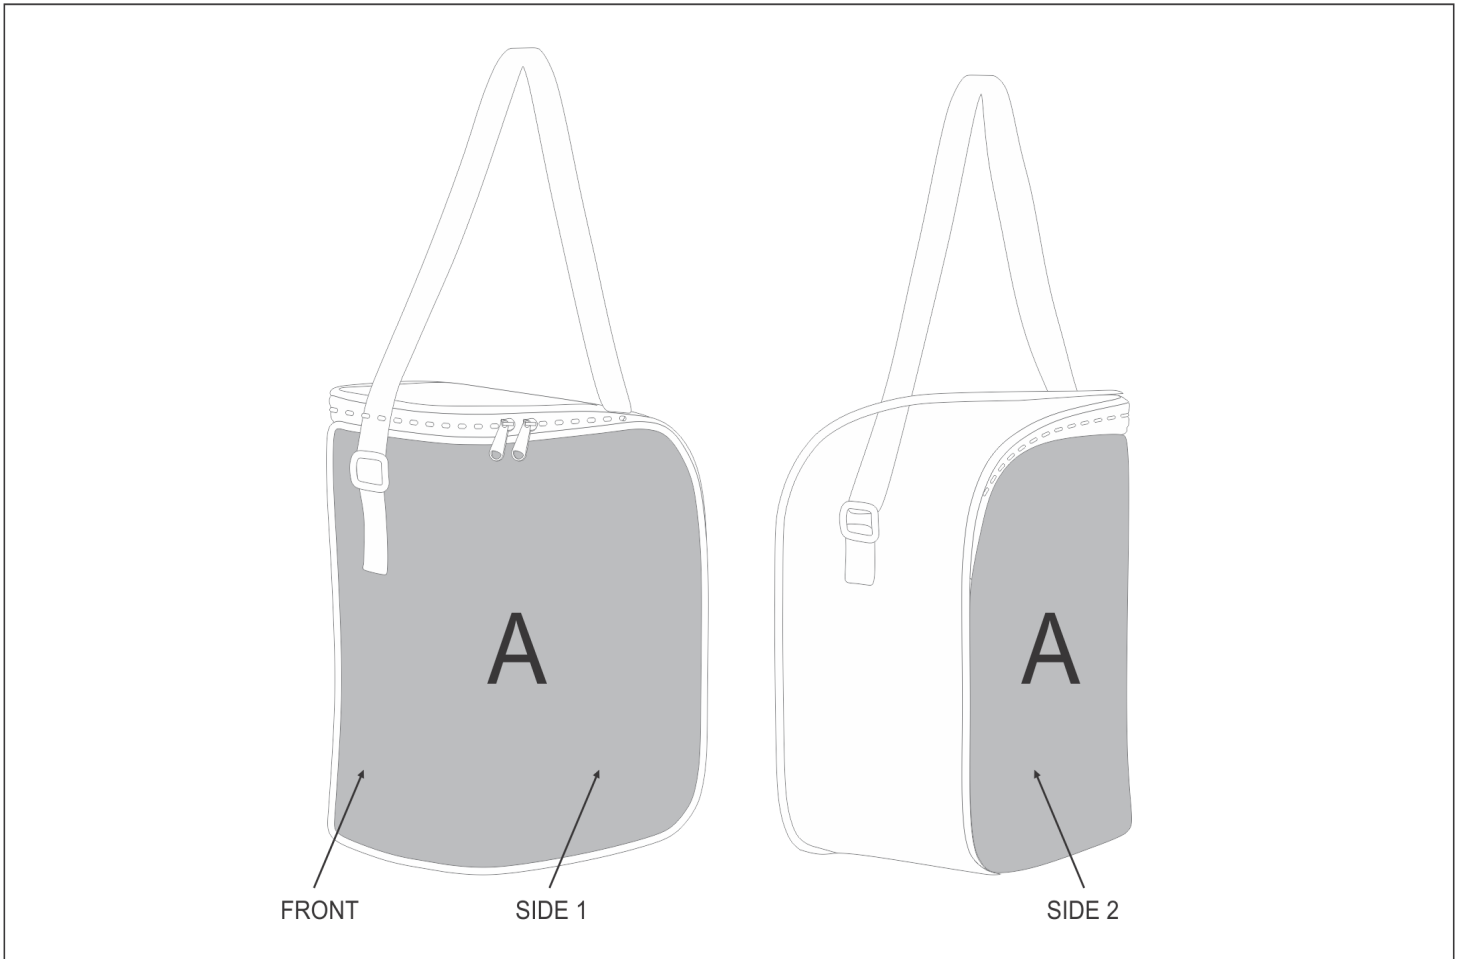

# CC-HP-5-G

Hoppla Tribal Cooler

## Need to know:

Includes 1-Position Sublimation (setup fees apply)

- Please Note: We cannot guarantee 100% logo Alignment on all Brandable Panels.

## Branding Options:

Position	Branding Method (Branding Code)	No. of Colours	Dimension
A	Custom Sublimation A (CPSUB-A)	Full Colour	588mm wide x 274mm high